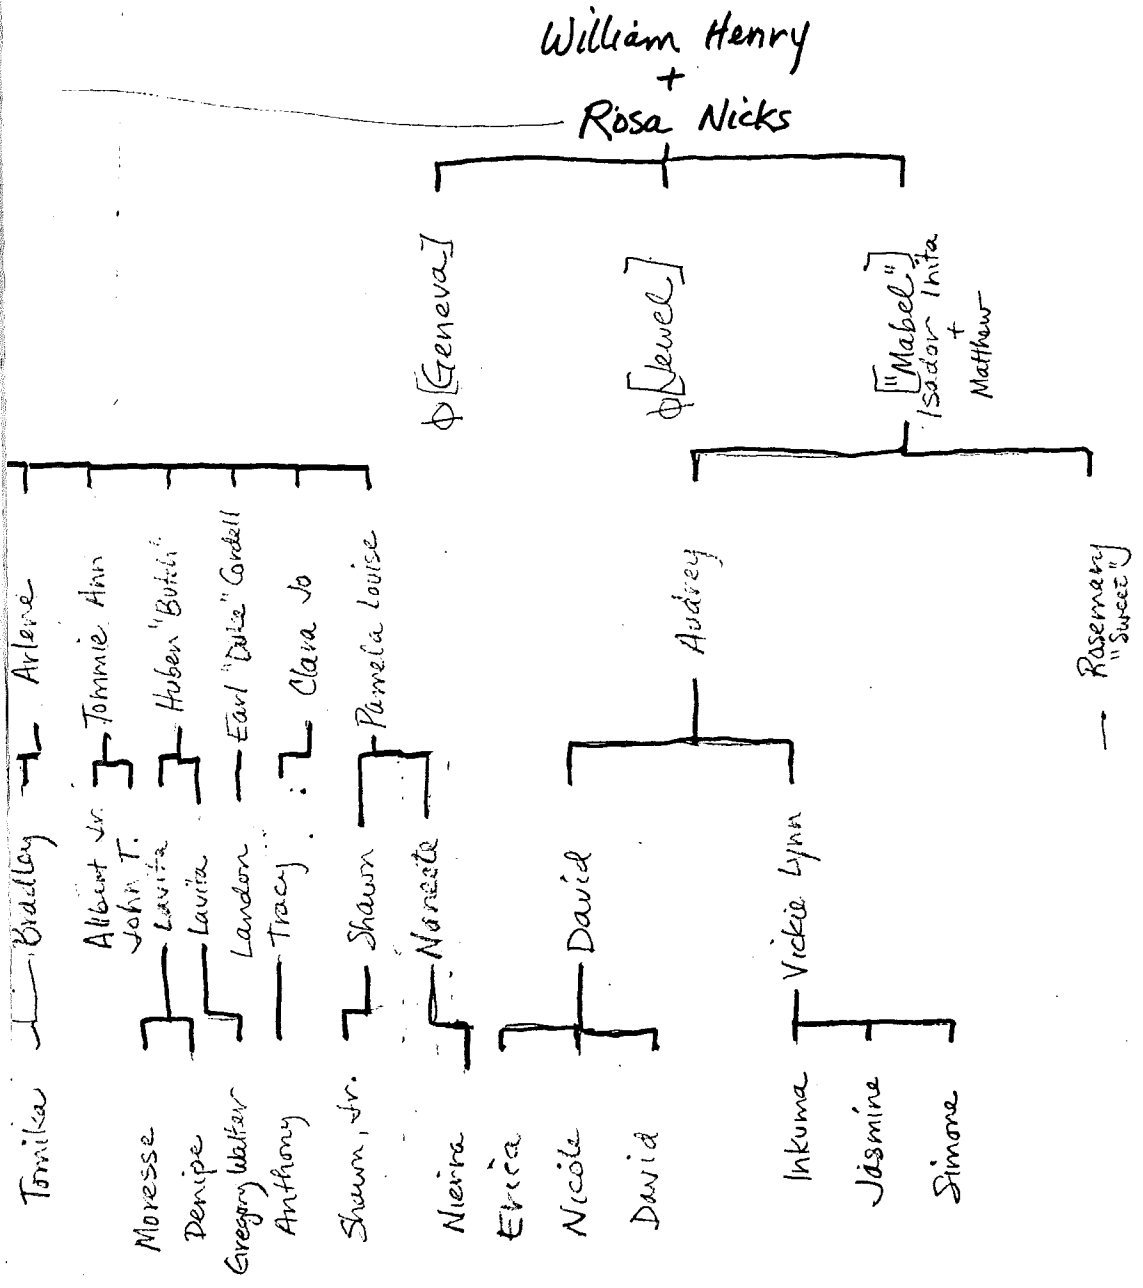

D

When older, Parilee married Elgie Lea, and joined the church.

[] = deceased

Compiled 1992 revised 3/95

2

Tony

(3)

(4)

Jeremiah Bradley + Sa

Jeremiah + Bessie Bluestein

h. Dougherty (Doughty?)

6

Sarah?

Charles (Rev.) +

Mose +

Sarah Dougherty Bradley ^{remarried}

? Moore

Emma
+
Rev. "Tommy" William Lonelle Cleveland

Johnny Moore
+
Bertha