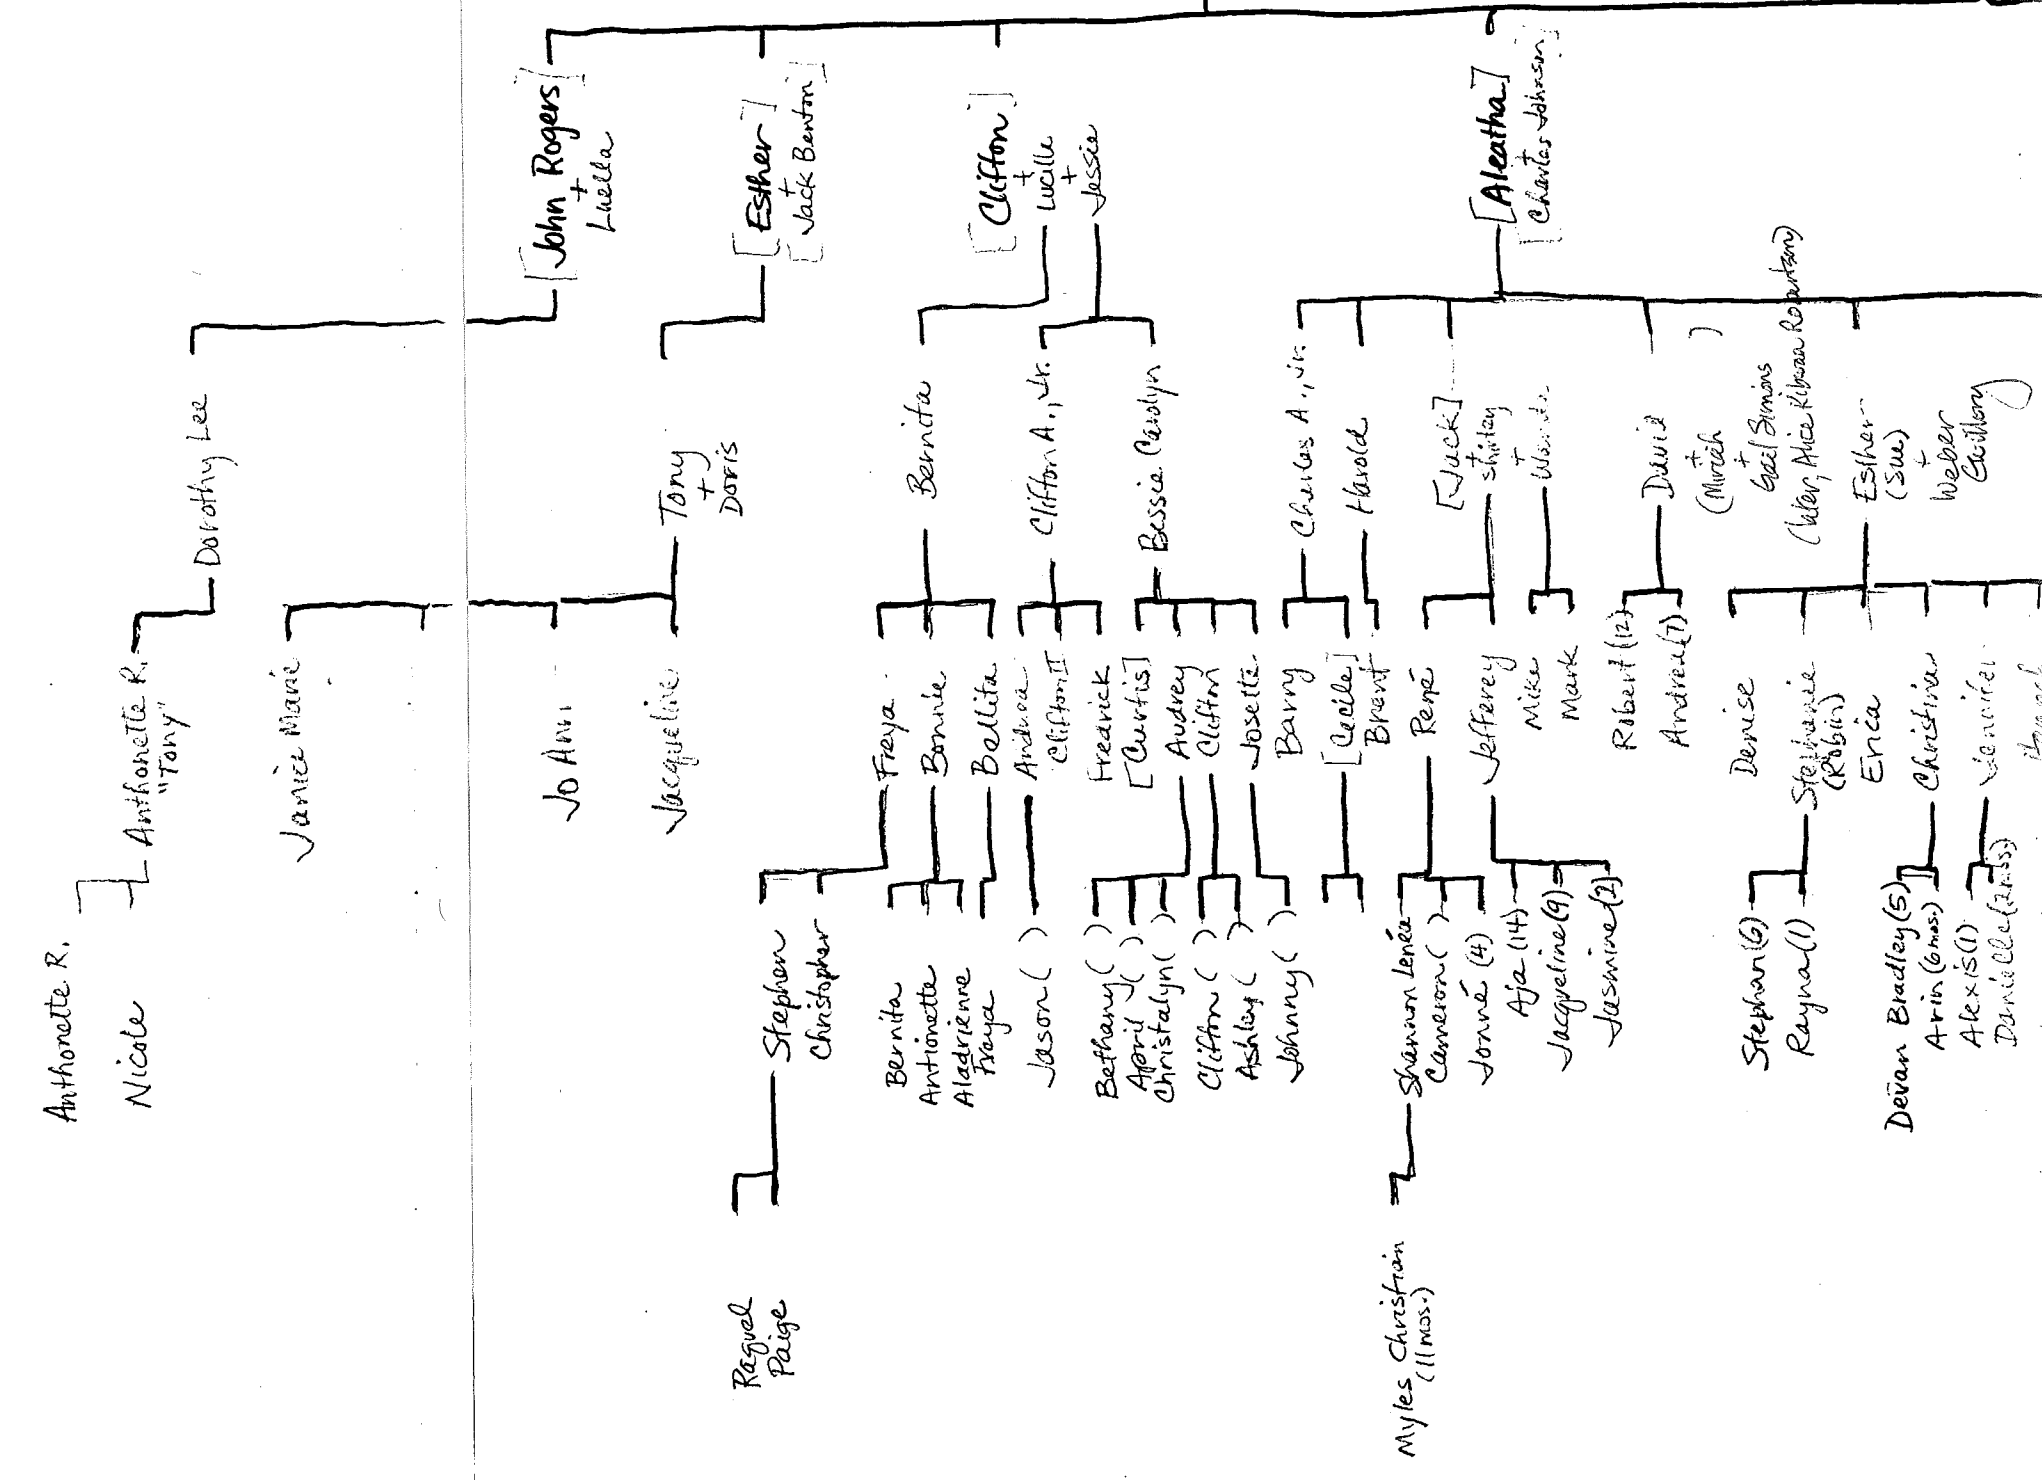

D

When older, Parilee married Elgie Lea, and joined the church.

[] = deceased

Compiled 1992 revised 3/95

2

Tony

(3)

(4)

Jeremiah Bradley + Sa

Jeremiah + Bessie Bluestein

h. Dougherty (Doughty?)

6

Sarah?

Charles (Rev.) +

Mose +

Sarah Dougherty Bradley ^{remarried}

? Moore

Emma
+
Rev. "Tommy" William Lonelle Cleveland

Johnny Moore
+
Bertha