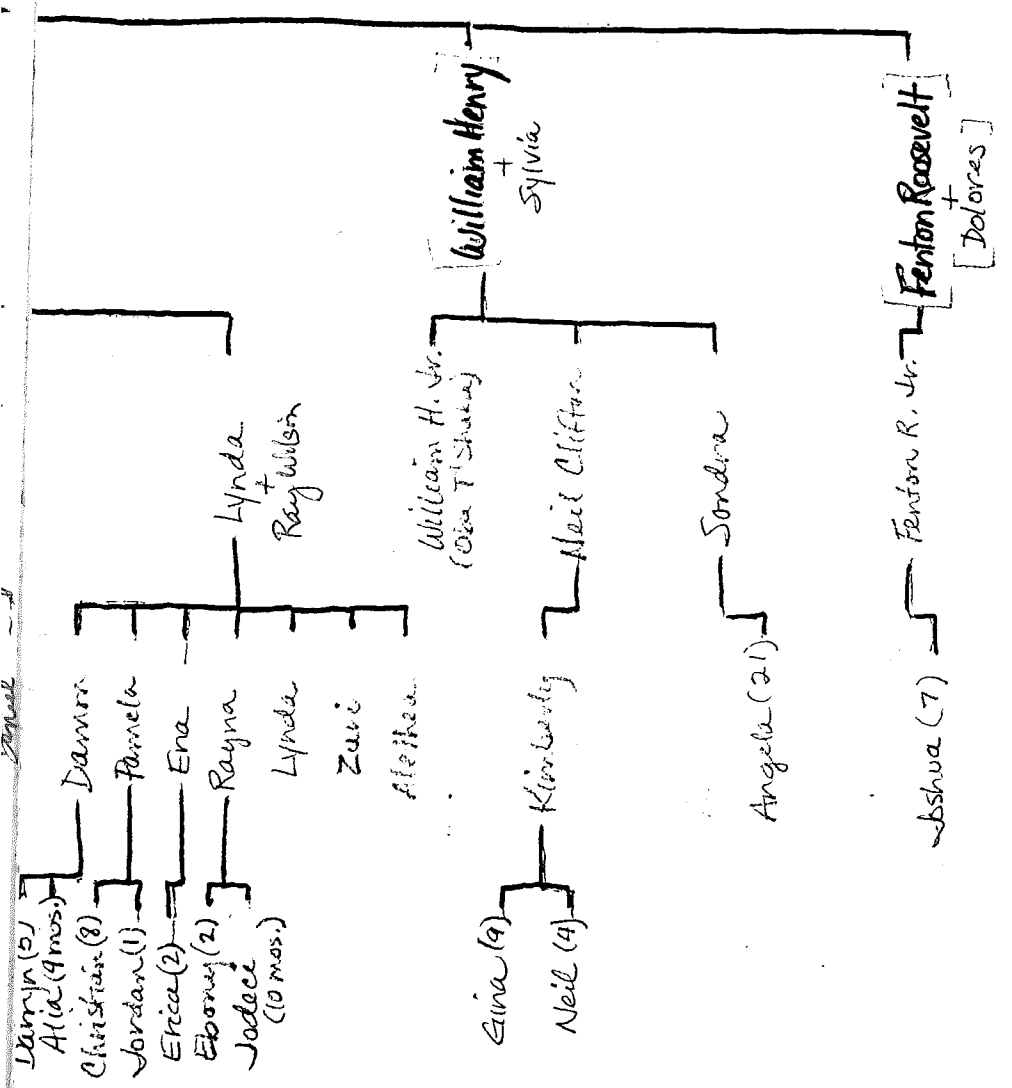

D

When older, Parilee married Elgie Lea, and joined the church.

[] = deceased

Compiled 1992 revised 3/95

2

Tony

(3)

(4)

Jeremiah Bradley + Sa

Jeremiah + Bessie Bluestein

h. Dougherty (Doughty?)

6

Sarah?

Charles (Rev.) +

Mose +

Sarah Dougherty Bradley ^{remarried}

? Moore

Emma
+
Rev. "Tommy" William Lonelle Cleveland

Johnny Moore
+
Bertha