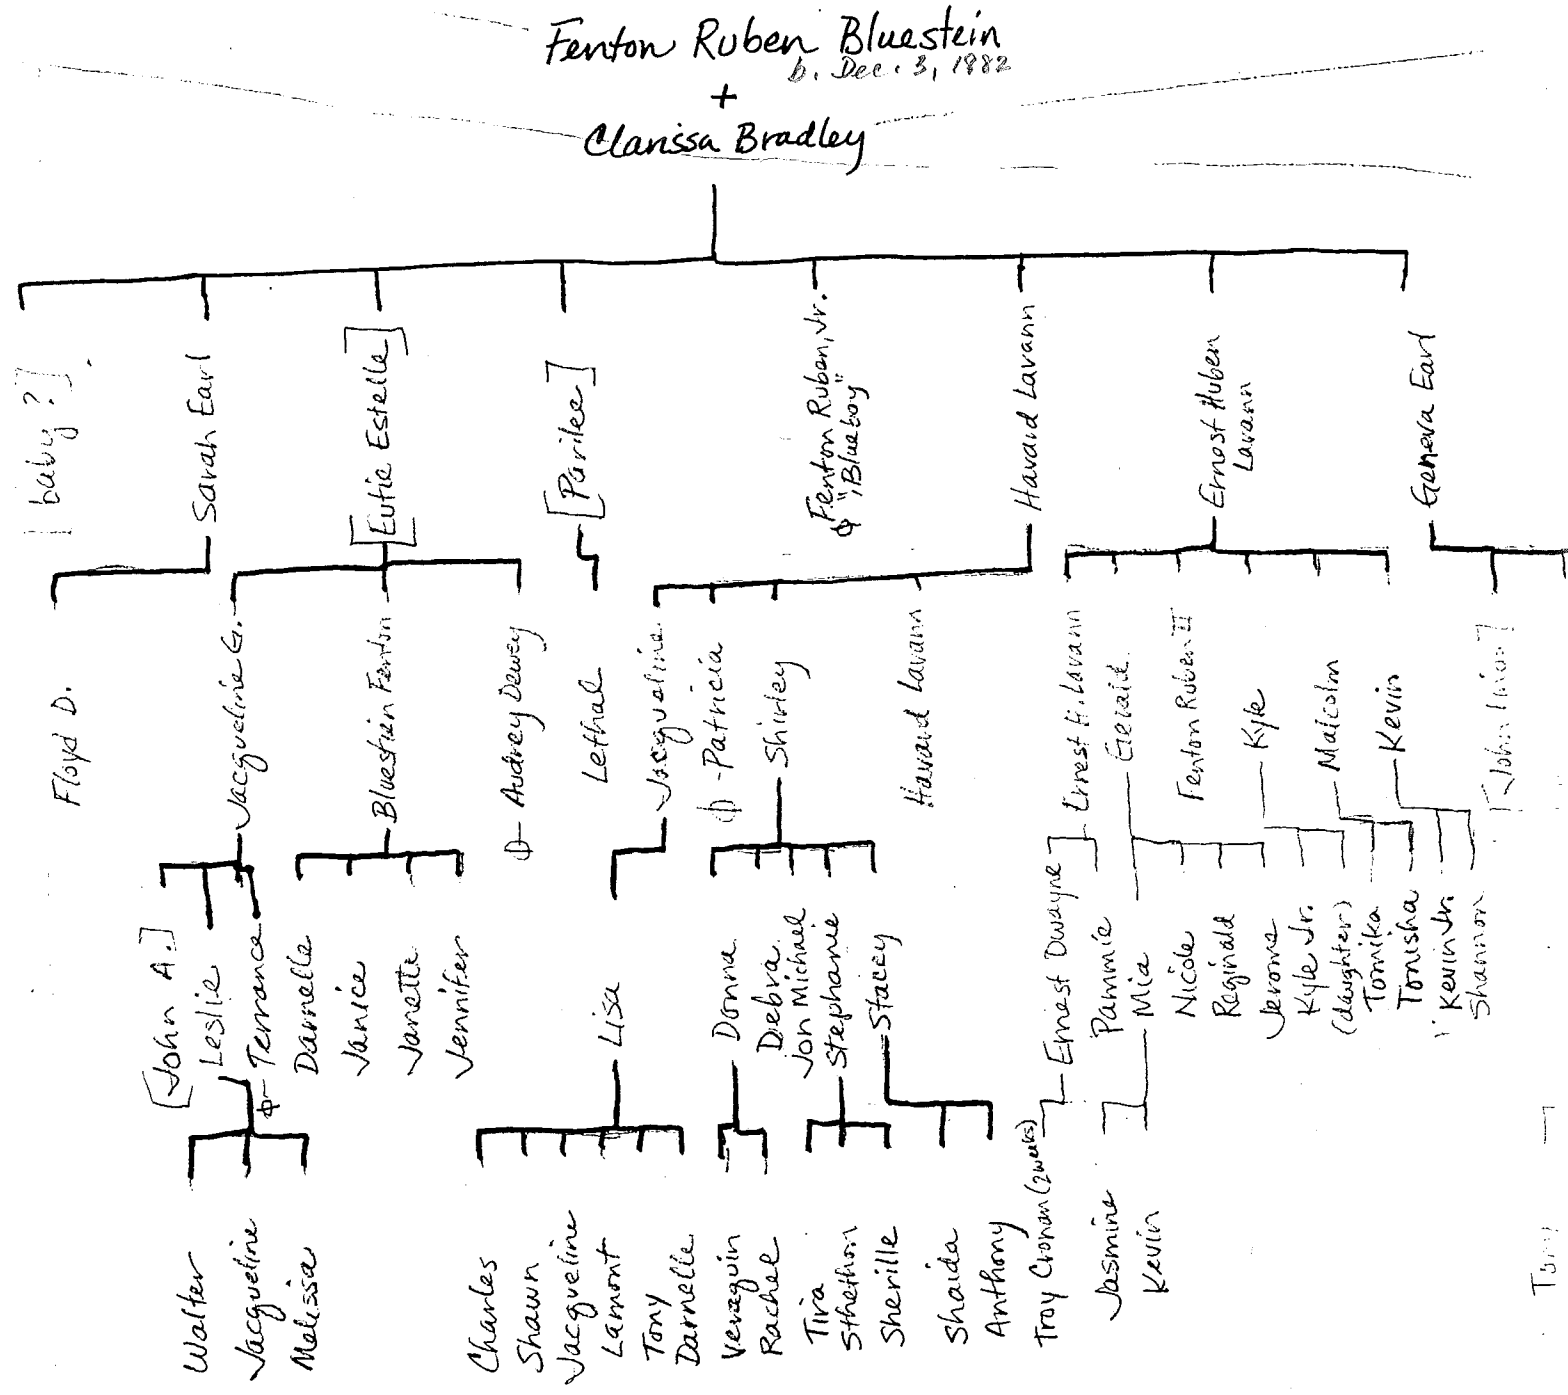

D

When older, Parilee married Elgie Lea, and joined the church.

[] = deceased

Compiled 1992 revised 3/95

2

Tony

(3)

(4)

Jeremiah Bradley + Sa

Jeremiah + Bessie Bluestein

h. Dougherty (Doughty?)

6

Sarah?

Charles (Rev.) +

Mose +

Sarah Dougherty Bradley ^{remarried}

? Moore

Emma
+
Rev. "Tommy" William Lonelle Cleveland

Johnny Moore
+
Bertha